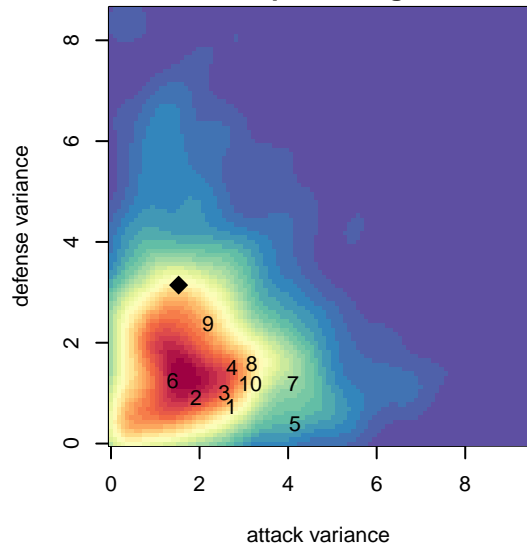

West Narrows Red B03

West Narrows FC
 Gig Harbor, WA
 B03 total strength=638
 attack=0.65 defense=0.5
 fall league = PSPL Copa U14
 spr league = Spr PSPL Copa U14
 notes= Brumm 2016

alt names used:
 WNFC Red (Brumm)
 West Narrows FC B03 Red
 West Narrows F.C. B 03 Red
 West Narrows F.C. B 03 Red

Venues played:
 2016 KITG BU14 Red
 2016 Cowlitz Kickoff BU13-14
 2016 PSPL Copa U14
 2016 Spr PSPL Copa U14

**attack and defense variance (black dot)
relative to other teams
and top 10 in region**

**attack and defense rating
relative to others at age
and all opponents in last 13 months**