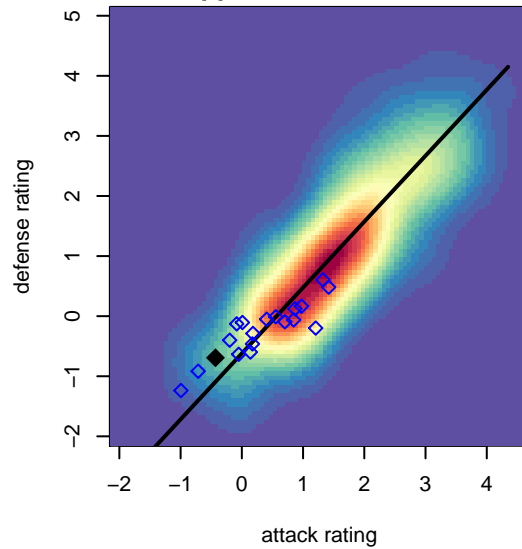

**attack and defense rating
relative to others at age
and all opponents in last 13 months**