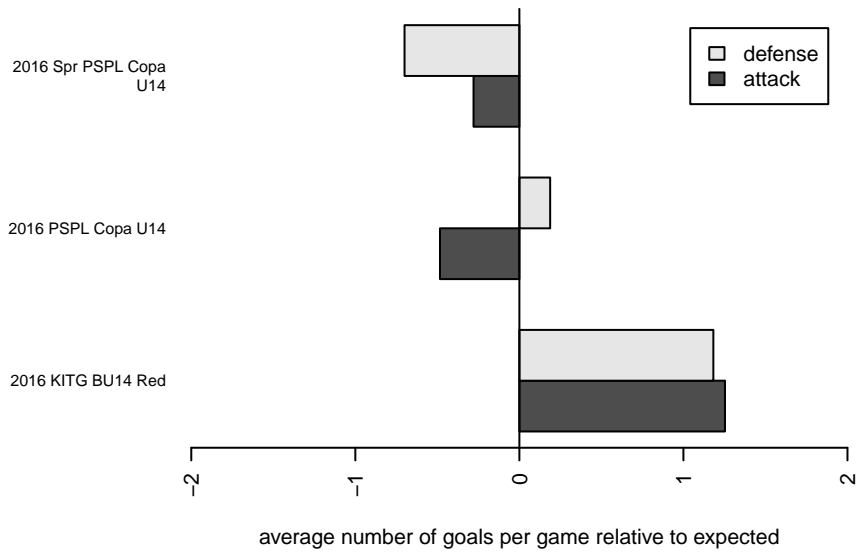

Performance relative to 13 month average