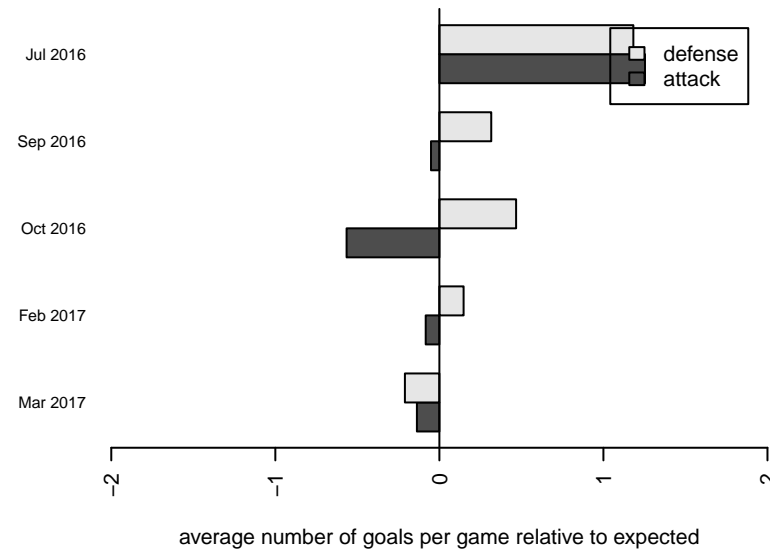

Performance relative to 13 month average