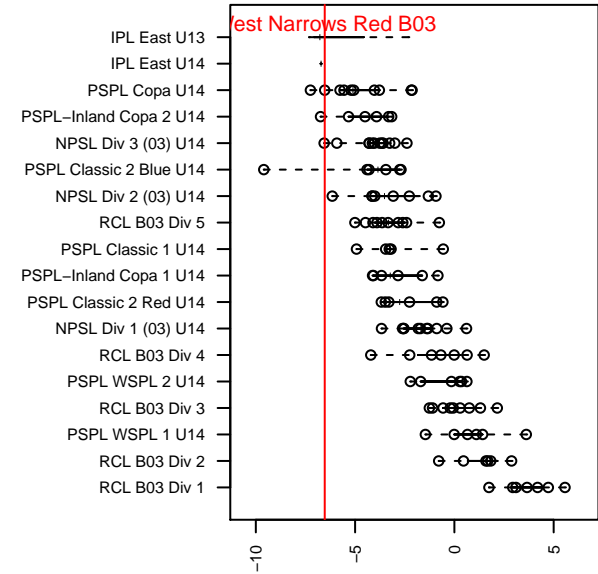

West Narrows Red B03

West Narrows FC
 Gig Harbor, WA
 B03 total strength=638
 attack=0.65 defense=0.5
 fall league = PSPL Copa U14
 spr league = Spr PSPL Copa U14
 notes= Brumm 2016

alt names used:
 WNFC Red (Brumm)
 West Narrows FC B03 Red
 West Narrows F.C. B 03 Red
 West Narrows F.C. B 03 Red

Venues played:
 2016 KITG BU14 Red
 2016 Cowlitz Kickoff BU13-14
 2016 PSPL Copa U14
 2016 Spr PSPL Copa U14

**attack and defense variance (black dot)
relative to other teams
and top 10 in region**

**attack and defense rating
relative to others at age
and all opponents in last 13 months**