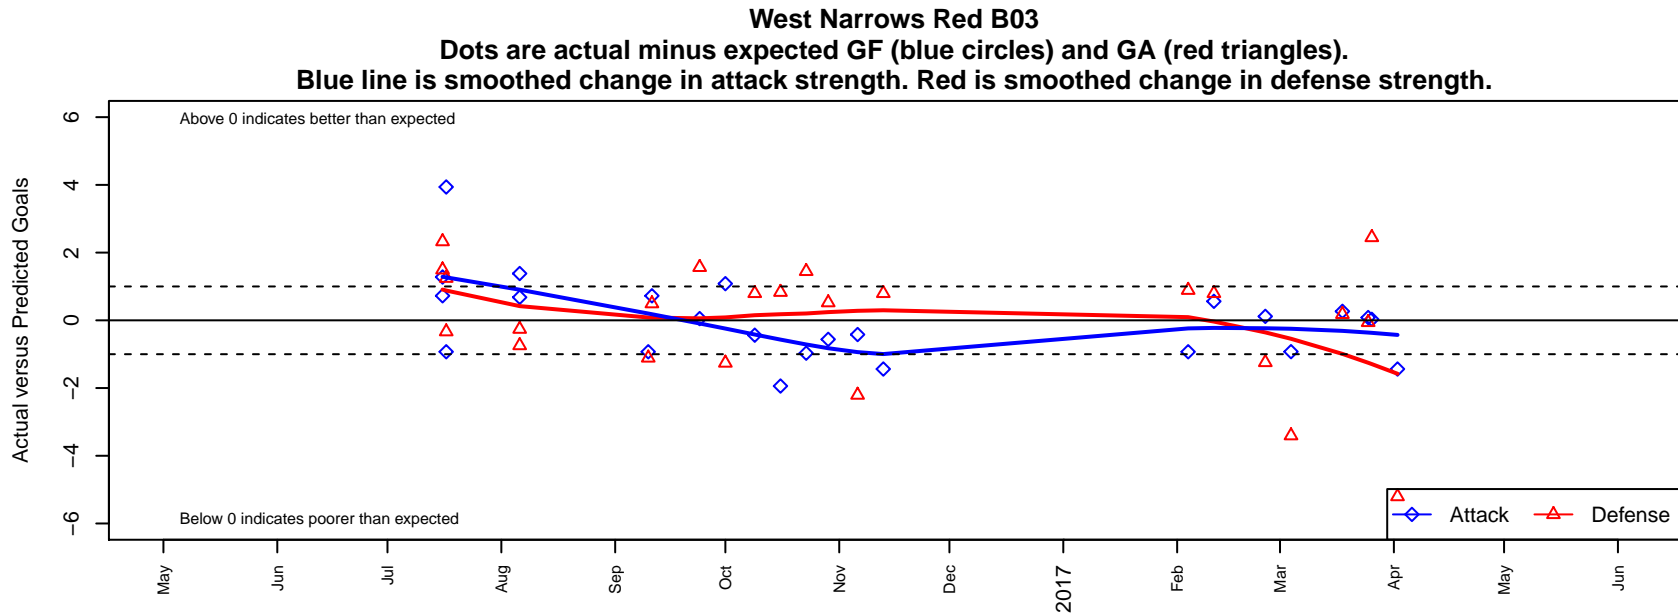

West Narrows Red B03

West Narrows FC
 Gig Harbor, WA
 B03 total strength=638
 attack=0.65 defense=0.5
 fall league = PSPL Copa U14
 spr league = Spr PSPL Copa U14
 notes= Brumm 2016

alt names used:
 WNFC Red (Brumm)
 West Narrows FC B03 Red
 West Narrows F.C. B 03 Red
 West Narrows F.C. B 03 Red

Venues played:
 2016 KITG BU14 Red
 2016 Cowlitz Kickoff BU13-14
 2016 PSPL Copa U14
 2016 Spr PSPL Copa U14

**attack and defense variance (black dot)
relative to other teams
and top 10 in region**

**attack and defense rating
relative to others at age
and all opponents in last 13 months**